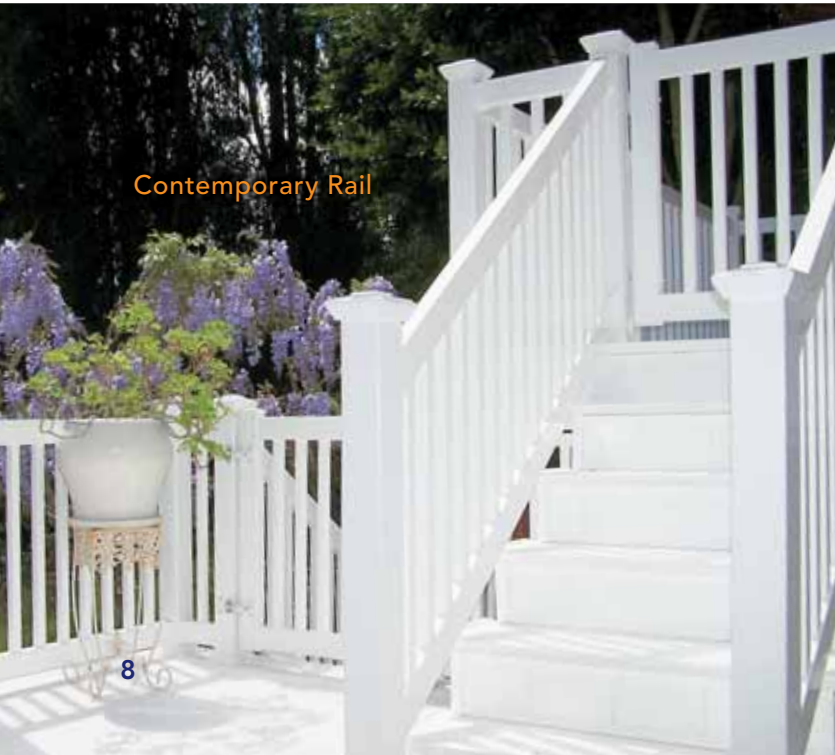

VINYL RAILING SYSTEMS

Our Traditional Railings offer you the durability and low maintenance of vinyl combined with the historic characteristics of an old fashioned home.

Our Colonial picket style has the strength and stability of Longevity Vinyl Railing with an accented appearance.

For those who prefer a modern look, our Contemporary style railing gives your home a distinct appearance for your friends and family to enjoy!

ICC APPROVED ESR-1657

***All Backed By
Our LIFETIME,
TRANSFERABLE
WARRANTY!****

***An Easy
Decision, for
a Lifetime of
Beauty!***