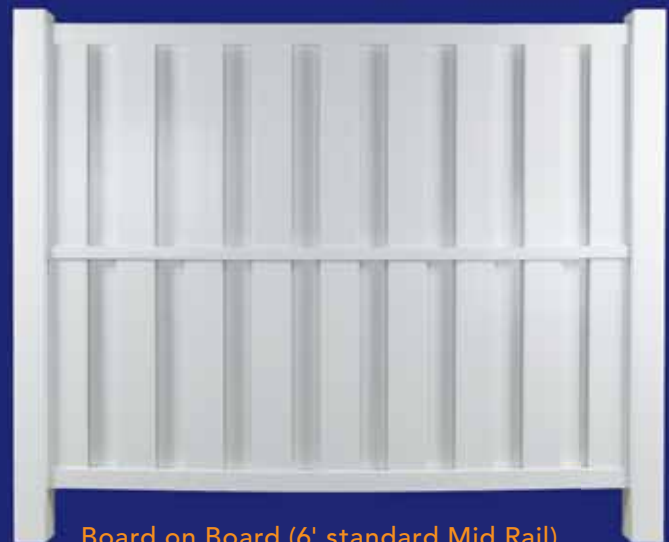

6" Semi-Privacy (6' standard Mid Rail)

3" Semi-Privacy (6' standard Mid Rail)

Board on Board (6' standard Mid Rail)

SEMI-PRIVACY

The Semi-Privacy fence offers the benefits of a privacy fence with the ability to allow air to flow through the fence. The spacing between the pickets is only one-half inch. This style is a very popular fence to accent a pool.