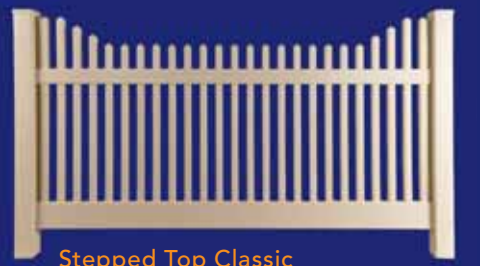

Board on Board offers complete privacy yet allows air flow. This style uses a $3\frac{1}{4}$ " rail to strengthen this style. 

3" Semi-Privacy

PICKET

PICKET

For style reminiscent of old cedar picket fences – without the maintenance – our Classic picket styles features 1½" square spindles, our Contemporary picket styles feature a 3" picket with wider spacing for a contemporary look. The pickets are assembled through the rails, creating a "good neighbor" fence that's equally attractive on both sides. All picket fences have a reinforced bottom rail.

The contemporary picket style will accent any home with a 3" wide picket and an option to use a 1½" wide picket. The 3" contemporary style also has an option of a more flat style picket cap called "Dog Ear" or a more pointed cap called "Spade."

CONTEMPORARY

Straight Top

Scalloped Top Contemporary (Tan)

Arched Top Dogear

CLASSIC

Straight Top

Scalloped Top

Stepped Top Classic (Tan)

POOL CODE

Our stylish pool code fences feature a reinforced bottom rail and meet or exceed nearly every building code, create a safe and tasteful boundary around your pool.

With a Longevity Vinyl Pool Code picket style fencing, total peace of mind is a beautiful thing. All of our Closed Top fence systems meet or exceed nearly every building code. Choose from 3 different picket styles to fit your taste. 